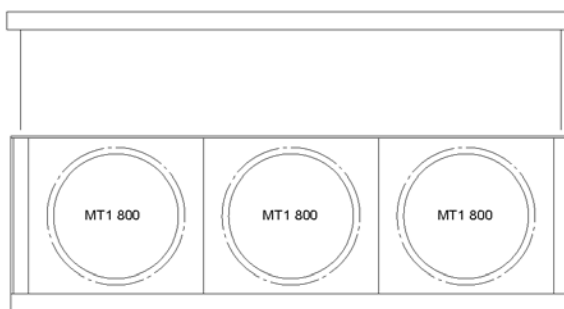

## Ceiling mounting bracket detail

Use washer M10 DIN9021 when mounting unit on the ceiling.

## Lifting instructions

Always use all marked lifting points  
Angle between lines may not exceed 60°