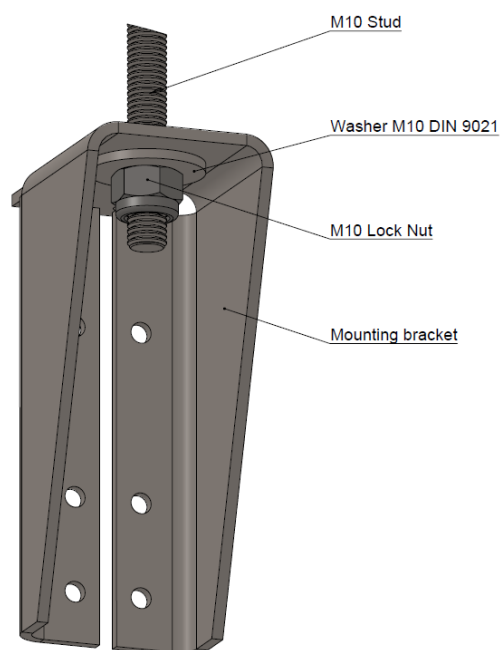

## Ceiling mounting bracket detail

Use washer M10 DIN9021 when mounting unit on the ceiling.