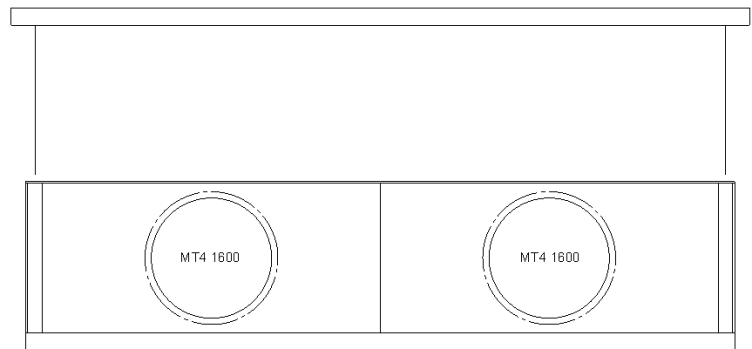

## Ceiling mounting bracket detail

Use washer M10 DIN9021 when mounting unit on the ceiling.

## Lifting instructions

Always use all marked lifting points  
Angle between lines may not exceed 60°