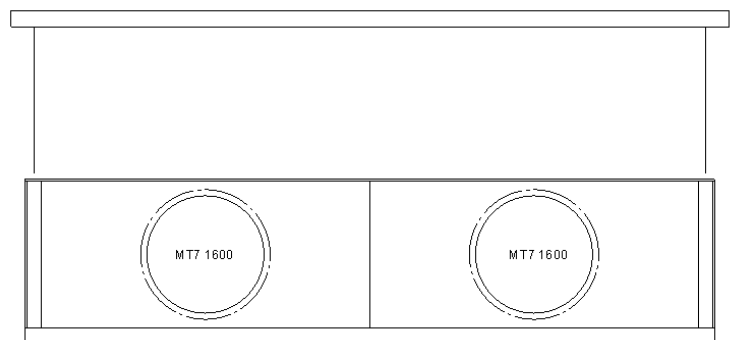

## Ceiling mounting bracket detail

Use washer M10 DIN9021 when mounting unit on the ceiling.

## Lifting instructions

Always use all marked lifting points  
Angle between lines may not exceed 60°