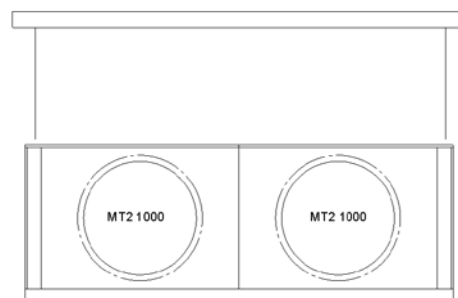

## Ceiling mounting bracket detail

Use washer M10 DIN9021 when mounting unit on the ceiling.

## Lifting instructions

Always use all marked lifting points  
Angle between lines may not exceed 60°