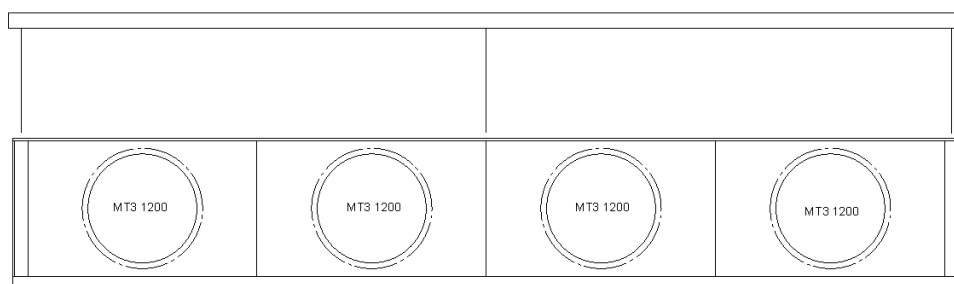

## Ceiling mounting bracket detail

Use washer M10 DIN9021 when mounting unit on the ceiling.

## Lifting instructions

Always use all marked lifting points  
Angle between lines may not exceed 60°